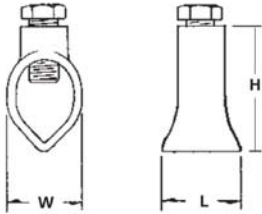

ILSCO Cast Bronze Ground Rod Clamps

RoHS
Compliant

UL
LISTED
667P

SA
LR-29601

TYPE BGRC

Features

- Manufactured from cast bronze
- Supplied with stainless steel or silicone bronze hardware
- Copper conductor only

Benefits

- Ensures maximum strength and durability
- Suitable for direct burial in earth or concrete

C

Catalog Number	Ground Rod Size	Rebar Size	Ground Rod Wire Range	Rebar Wire Range	Dimensions		
					L	W	H
BGRC-48	1/2	-	2-10	-	7/8	3/4	1-1/4
BGRC-58	5/8	#5	1/0-8	1/0-8	1-1/32	29/32	1-13/32
BGRC-68	3/4	-	1/0-8	-	1	1	1-5/8

All wire sizes, unless noted otherwise, are American Wire Gauge (AWG)
Tested to UL 467, UL File E34440